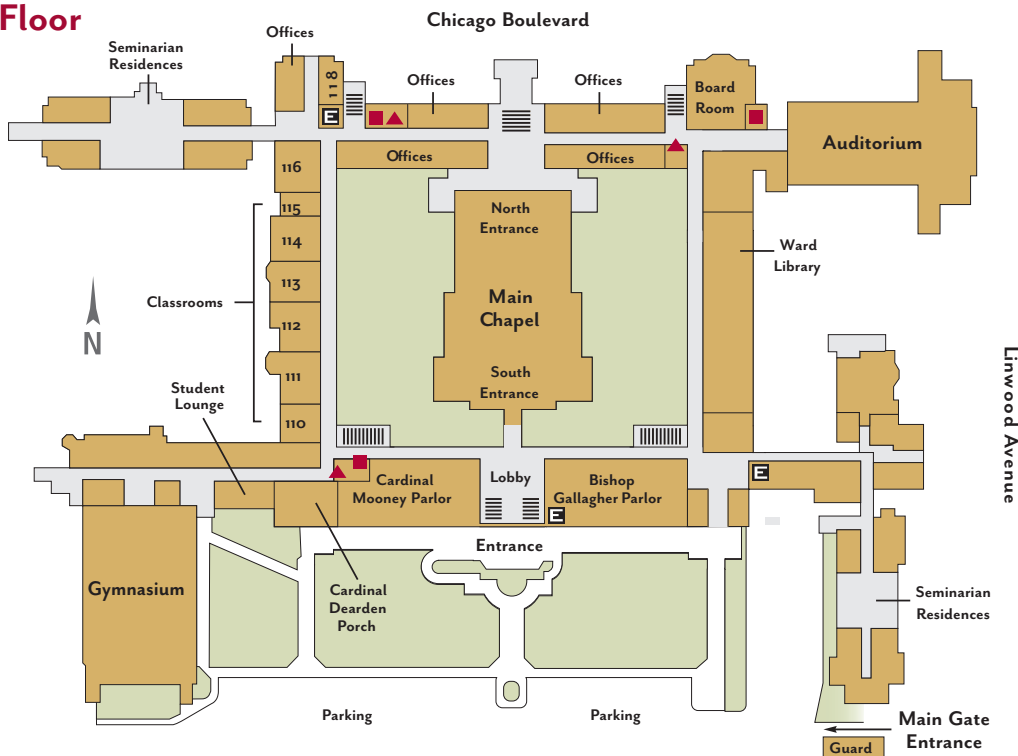

# Getting Around Sacred Heart

## First Floor

## Ground Floor

SACRED HEART  
MAJOR SEMINARY

2701 Chicago Boulevard  
Detroit, Michigan 48206

- Men's Restroom
- ▲ Women's Restroom
- ⊞ Elevator
- ≡ Stairway

Learn more about Sacred Heart Major Seminary  
shms.edu • 313-883-8500