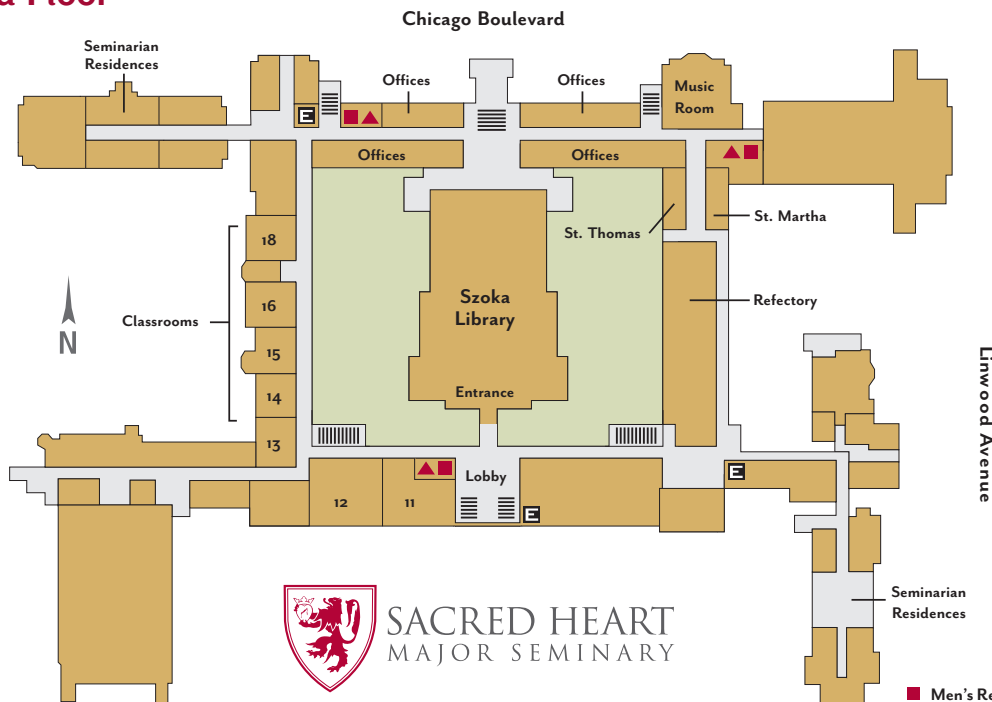

# Getting Around Sacred Heart

## First Floor

## Ground Floor

SACRED HEART  
MAJOR SEMINARY

2701 Chicago Boulevard  
Detroit, Michigan 48206

- Men's Restroom
- ▲ Women's Restroom
- ⊞ Elevator
- ≡ Stairway

Learn more about Sacred Heart Major Seminary  
shms.edu • 313-883-8500